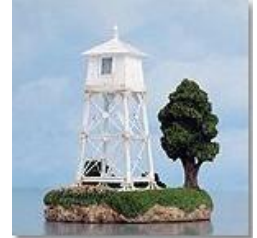

SAPELO ISLAND RANGE FRONT, GA

Type-size

Source

Specialty

Product Catalog

DESCRIPTION *(use link to view this product incl. graphics)*

Model
Amazon .com

[Sapelo Island Front Range, GA; Harbour Lights](#)