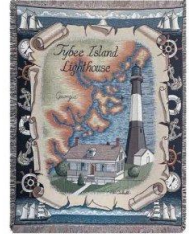

[Tybee Island Lighthouse \(1\)](#)

Print / framed-25x31
Art .com

[Tybee Island Lighthouse \(2\)](#)

Photo
Art .com

[Tybee Island Lighthouse \(2\)](#)

pick size, quality, frame, mat, etc.

TYBEE ISLAND, GA

Type-size

Source

Specialty

Product Catalog

DESCRIPTION (use link to view this product incl. graphics)

Tapestry-50x60
Amazon .com

[Tybee Island Georgia Lighthouse Tapestry](#)

Blanket

Book
Amazon .com