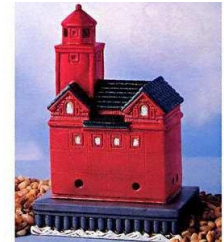

HOLLAND HARBOR SOUTH PIERHEAD, MI

Type-size

Source

Specialty

Product Catalog

DESCRIPTION *(use link to view this product incl. graphics)*

Model
Amazon .com

[Holland Harbor, MI; Harbour Lights](#)

Little Lights

Total Lighthouse Products: 7

Check back often since this list is updated frequently !!!