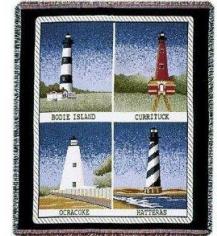

Blanket

Photo-16x12
Art .com

[Bodie Island Lighthouse](#)

pick size, quality, frame, mat, etc.

Total Lighthouse Products: 2

Check back often since this list is updated frequently !!!