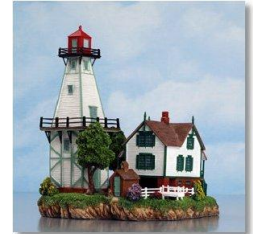

### Product Catalog

**DESCRIPTION** *(use link to view this product incl. graphics)*

Model-6x7  
Amazon .com

[Horseshoe Rear Range, PA; Harbour Lights](#)

Model  
Amazon .com

[Horseshoe Front Range, PA; Harbour Lights](#)