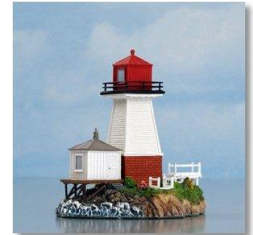

### Product Catalog

**DESCRIPTION** *(use link to view this product incl. graphics)*

Model-6x7  
Amazon .com

[Horseshoe Rear Range, PA; Harbour Lights](#)

Model  
Amazon .com

[Horseshoe Front Range, PA; Harbour Lights](#)