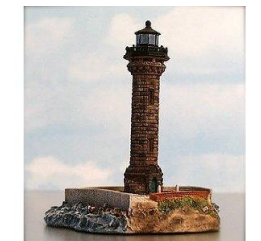

Model  
Amazon .com

[Assateague, VA; Lefton Lighthouse](#)

Model  
Amazon .com

[Boston Harbor, MA; Harbour Lights](#)

Model  
Amazon .com

[Nauset Beach, MA; Harbour Lights](#)

Model  
Amazon .com

[Roosevelt Island, NY; Harbour Lights](#)