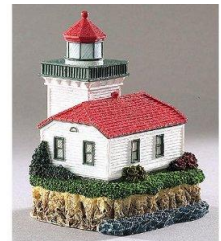

Model
Amazon .com

[Burrows Island, WA; Harbour Lights](#)

Little Lights