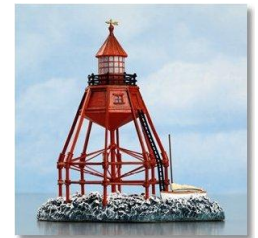

Model
Amazon .com

[Maplin Sands, UK; Harbour Lights](#)