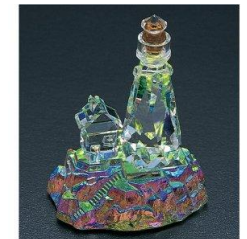

Model
Amazon .com

[Harbor Lighthouse; Crystal Lighthouse](#)